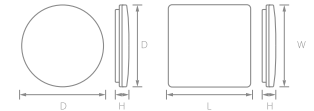

Ceiling Lights · CCT · DIM

Item No.	Type	Wattage	Lumen	Size
Smart-CE2003CC-15W2-WFC	Wifi	15W	1350lm	Ø220*50mm
Smart-CE2003CC-18W2-WFC	Wifi	18W	1530lm	Ø280*50mm
Smart-CE2003CC-24W2-WFC	Wifi	24W	2000lm	Ø330*50mm

Ceiling Lights · CCT · DIM

Item No.	Type	Wattage	Lumen	Size
Smart-CE2004CC-15W2-WFC	Wifi	15W	1350lm	220*220*50mm
Smart-CE2004CC-18W2-WFC	Wifi	18W	1530lm	280*280*50mm
Smart-CE2004CC-24W2-WFC	Wifi	24W	2000lm	330*330*50mm