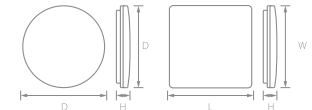

Ceiling Lights · RGB · CCT · DIM

Item No.	Type	Wattage	Lumen	Size
Smart-CE2003CC-15W2-WFR	Wifi	15W	1350lm	Ø220*50mm
Smart-CE2003CC-18W2-WFR	Wifi	18W	1530lm	Ø280*50mm
Smart-CE2003CC-24W2-WFR	Wifi	24W	2000lm	Ø330*50mm

Ceiling Lights · RGB · CCT · DIM

Item No.	Type	Wattage	Lumen	Size
Smart-CE2004CC-15W2-WFR	Wifi	15W	1350lm	220*220*50mm
Smart-CE2004CC-18W2-WFR	Wifi	18W	1530lm	280*280*50mm
Smart-CE2004CC-24W2-WFR	Wifi	24W	2000lm	330*330*50mm