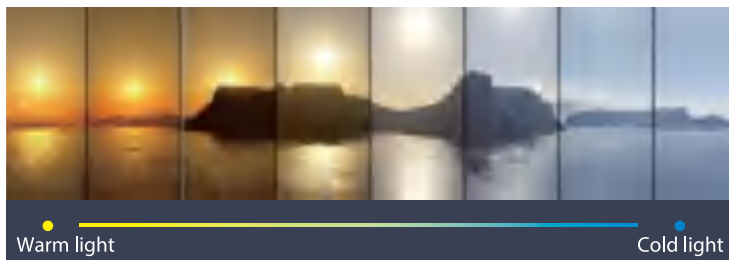

Summer (Cool) Color temperature.
Cold white light is like a refreshing breeze when you open the freezer.

Autumn (Neutral) Color temperature.
Slightly warm sunlight is like the joy of autumn harvest.

Winter (Warm) Color temperature.
Golden light exudes the warmth of a fireplace in winter.