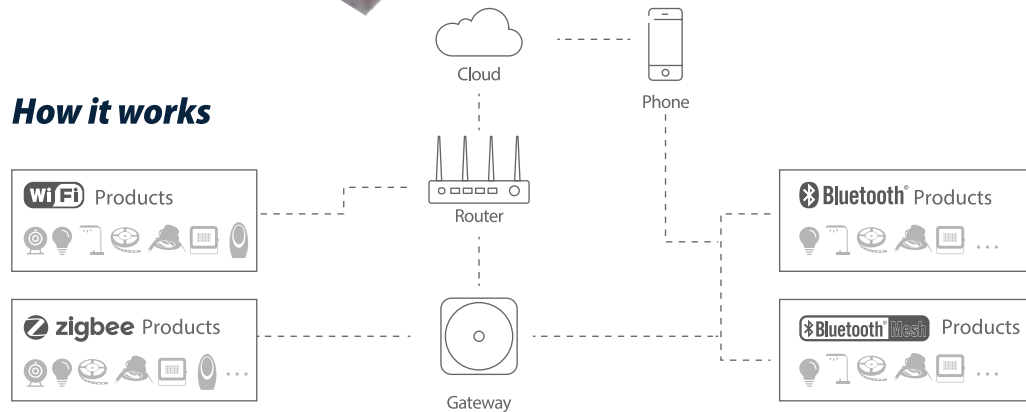

04/ Smart Lighting For Home

Smart Ceiling Lights 25-35

06/ Smart Lighting For Outdoor

Smart LED Wall Lamps 40-43
Smart Lawn Lamps 44-47
Smart Floodlights 48-49

Smart Lighting

Smart lighting

Smart lighting solutions which give you full control, via your smart device, of the on/off, dimming and scene setting of the environment, its ease of use, simple installation and scalability makes Yourlite perfect for an endless list of applications.

YUSING | Smart System

How it works

Multi Communication Mode Module

Professional intelligent enabling lighting products

- Remote control through router without gateway.
- Low user threshold, simple operation.
- Various types of products can be interconnected.
- OTA upgrade flexible.

- The system is mature, stable and reliable.
- Gateway can realize local linkage.
- The number of connected devices is large and the distance is far.
- It can be upgraded by OTA.

- Mobile direct connection and gateway connection are optional.
- It has the lowest cost and great advantage.
- It is suitable for independent small system without network.

- Mobile direct connection and gateway connection are optional.
- Many-to-many device communication can be realized, which helps build a large-scale device network that requires tens or hundreds of nodes.
- It is suitable for independent small system without network.