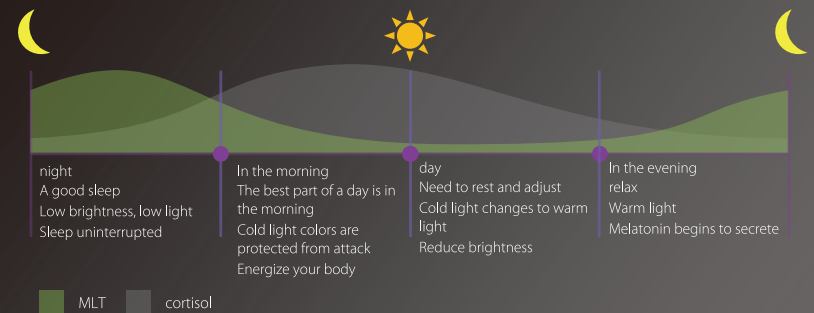

Biological law return to nature's ecological light environment