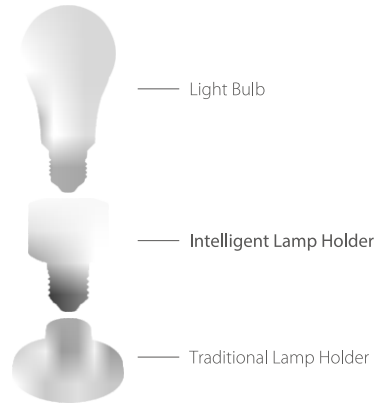

WiFi **zigbee**

The lamp cap can be installed and used without wiring.
Replaceable bulb, compatible with all kinds of energy saving lamps, LED lamps, incandescent lamps and other E27 bulbs.
Support app setting timing, automatic light off.

Intelligent plug is combined with APP, it has timing and countdown function, remote control function can easily switch home electrical equipment.
One key switch, no need to plug.
Through intelligent voice speaker, voice control switch can be realized without hands.

Smart Lamp Holders

Item No.: Smart-LDZWF-W
Wattage: 100W
Material: PC
Size: Ø53*75mm

Voltage: 100-240V
Mode: WIFI2.4G/Bluetooth
Base: E27